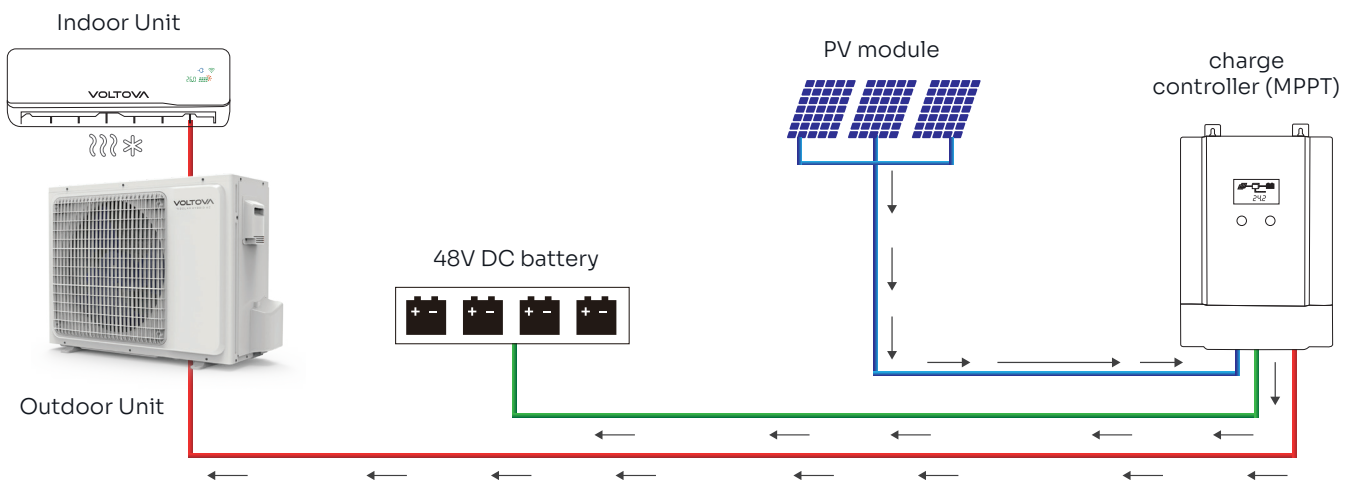

Off-grid AC-DC 48V operation diagram

Imported & Marketed by :-

Middle East Pearl
International LLC

PO. Box:2417 Pin 133, Al Khuwayr,
Sultanate of Oman

+968 97673743
info@voltova.co